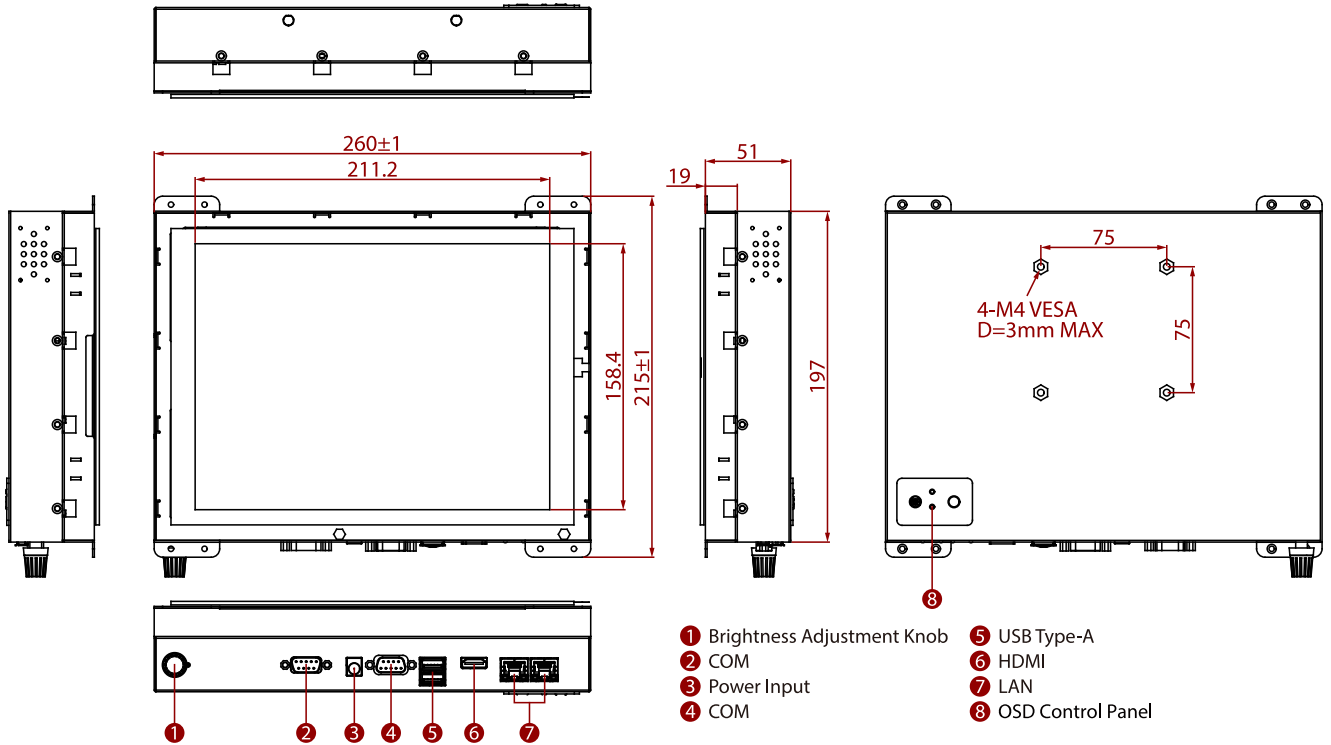

SPECIFICATIONS

Display			
Resolution	1024x768	Size	10.4 inches
Contrast Ratio	1000:1	Panel Brightness	350.0 nits
View Angles	88,88,88,88	Active Area	210.4x157.8 mm
Touch / Glass	Resistive Touch Screen (Optional) Protection Glass w/o Touch Function (Optional)		
System Specification			
WLAN	Support (Optional)	BT	Support (Optional)
Processor	Intel® Core™ i5-1235U 3.3GHz(up to 4.40 GHz)	Memory	1 x SO-DIMM, DDR5 4800 MHz, 8GB 16GB (Optional) 32GB (Optional)
Storage	1 x M.2 2280 M-Key NVMe SSD 128GB 256GB (Optional) 512GB (Optional) 1TB (Optional) 2TB (Optional) 4TB (Optional) 1 x SATA III for 2.5" SSD/HDD up to 2TB (Optional)	Ethernet controller	2 x Intel® Ethernet Controller
Security	TPM 2.0	Operating System	Windows 11 IoT Enterprise (64 bit) (Optional) Windows 11 Pro 64 bit (Optional) Windows 10 IoT Enterprise (64 bit) (Optional) Linux Ubuntu 22.04 (Optional)
Mechanical			
Dimension	260 x 215 x 51 mm	Weight	1.9 kg
Mounting	Open Frame Panel Mount VESA Mount	Enclosure	Metal Housing
Cooling System	Fanless design		
Environment			
Operating Humidity	10% to 90% RH, Non-Condensing	Operating Temperature	0°C to 50°C
Storage Temperature	-10°C to 60°C		
Certification			
Certification	CE, FCC		

IO Ports

Audio	1 x RS232 2 x Speaker	Expansion Port	1 x M.2 2280 M-Key Slot (for NVME SSD) 1 x M.2 2230 E-KeySlot (for Wi-Fi Module)
LAN	2 x Giga LAN RJ45 Connector	Indicator	1 x LED Indicator for power 1 x LED Indicator for storage

Brightness Knob 1 x Brightness Adjustment Knob

Control

Button 1 x Power Button
1 x Reset Button

Accessory

Accessory 100~240V AC to DC Adapter
Power Cord
VESA screws

Power

Power Rating 12V DC **Adapter** 12V 120W

DIMENSIONS UNIT:MM

V.202401180732.202401150458